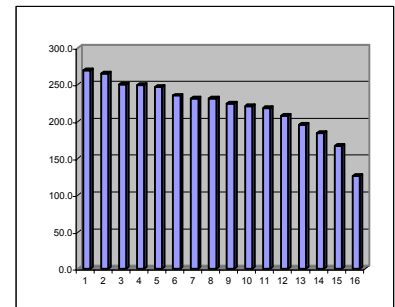

Last Round Results

Week 12 was a rain-out, 13 was Scrambles

Team	Gross	Net	Points		Team	Gross	Net	Points
1	227	163	12.5	VS	5	199	155	27.5
2	201	144	20	VS	4	195	146	20
3	187	145	26	VS	16	250	170	14
6	204	155	23.5	VS	15	197	157	16.5
7	205	162	22.5	VS	14	202	160	17.5
8	209	152	18.5	VS	13	205	147	21.5
9	199	146	24.5	VS	12	198	153	15.5
10	213	149	29	VS	11	208	161	11

Hotter than Hades!! And most of the scores showed it.

Current Standings

			Total	Pnts Out
3	Sanchez/Sanchez	---1st	269.0	0.0
5	Tillman/Lenhart	---2nd	265.0	4.0
13	St. John/Tiny	---3rd	250.0	19.0
9	Fisher/Shields	---4th	249.5	19.5
7	Perry/Kontak	---5th	246.5	22.5
1	Bahnsen/Boardman	---6th	235.0	34.0
15	Glass/Lump	---7th	231.5	37.5
2	Lump/Beallas	---8th	231.0	38.0
4	Durfey/Ames	---9th	224.0	45.0
10	Moran/Driscoll	---10th	221.0	48.0
14	Osstifin/Siemens	---11th	218.0	51.0
6	Rego/Silka	---12th	207.5	61.5
12	Wisniewski/Coutcher	---13th	195.5	73.5
8	Kuchcinski/Badya	---14th	184.0	85.0
16	Warner/Warner	---15th	167.0	102.0
11	Krell/Wilczynski	---16th	126.0	143.0

Sanchez's hang onto 1st.
Tillman/Lenhart still in 2nd, gaining a little!
St.John/Tiny slim lead in 3rd
Fisher/Shields closing from 4th
Perry/Kontak falling back but still in 5th
Bahnsen/Boardman stay in 6th

Best League Performances for 2008

	Low Gross Golfer	Low Gross Team	Low Net Golfer	Low Net Team
Last Rd.	83 Tillman	187 Team 3	69 Dave Lump	144 Team 2
	86 Glass	195 Team 4	69 Durfey	145 Team 3
	88 Wiz	197 Team 15	69 Moran	146 Team 4
To-Date	73 Tillman	167 Team 13	64 Silka/Fisher	133 Team 6
	80 Zippy	169 Team 7	64 Jl. Sanchez	135 Team 3,6 & 7
	81 Glass	177 Team 5	64 Zippy	136 Team 3

THIS week's times Eagles Landing Date: July 24 2008

Time	Team	Players		Team	Players
9:00	7	Kontak/Perry	VS	13	St. John/Tiny
9:07	8	Kuchcinski/Bady	VS	12	Wisniewski/Coutcher
9:14	9	Fisher/Shields	VS	11	Krell/Wilczynski
9:21	10	Moran/Driscoll	VS	16	Warner/Warner
9:28	1	Bahnsen/Boardn	VS	4	Durfey/Ames
9:35	2	Lump/Beallas	VS	3	Sanchez/Sanchez
9:42	5	Tillman/Lenhart	VS	15	Wolfe/Lump
9:49	6	Silka/Rego	VS	14	Osstifin/Siemens

NEXT weeks times Whiteford Blue Date: July 31 2008

Time	Team	Players		Team	Players
9:30	7	Kontak/Perry	VS	12	Wisniewski/Coutcher
9:37	8	Kuchcinski/Bady	VS	11	Krell/Wilczynski
9:44	9	Fisher/Shields	VS	10	Moran/Driscoll
9:51	1	Bahnsen/Boardn	VS	3	Sanchez/Sanchez
9:58	2	Lump/Beallas	VS	16	Warner/Warner
10:05	4	Durfey/Ames	VS	15	Wolfe/Lump
10:12	5	Tillman/Lenhart	VS	14	Osstifin/Siemens
10:19	6	Silka/Rego	VS	13	St. John/Tiny