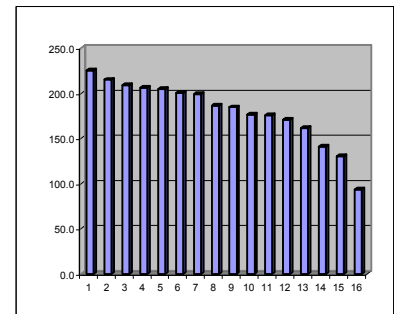

Last Round Results

Team	Gross	Net	Points		Team	Gross	Net	Points
1	215	152	22	VS	8	214	157	18
2	208	153	26.5	VS	7	201	159	13.5
3	183	136	27.5	VS	6	207	161	12.5
4	197	148	14	VS	5	180	141	26
9	190	137	24	VS	15	185	145	16
10	216	153	24	VS	14	195	153	16
11	230	182	6	VS	13	167	144	34
12	195	157	19	VS	16	221	160	21

WOW, St.Johns take 34 points!!

Current Standings		Total	Pnts Out
5	Tillman/Lenhart	225.5	0.0
3	Sanchez/Sanchez	215.0	10.5
9	Fisher/Shields	209.0	16.5
1	Bahnsen/Boardman	206.0	19.5
13	St. John/Tiny	205.0	20.5
7	Perry/Kontak	200.5	25.0
15	Glass/Lump	199.0	26.5
4	Durfey/Ames	186.5	39.0
2	Lump/Beallas	184.5	41.0
14	Osstifin/Siemens	176.5	49.0
10	Moran/Driscoll	175.5	50.0
6	Rego/Silka	170.5	55.0
12	Wisniewski/Coutche	161.5	64.0
8	Kuchcinski/Badya	141.0	84.5
16	Warner/Warner	130.5	95.0
11	Krell/Wilczynski	93.5	132.0

Tillman/Lenhart extend their 1st place lead
Sanchez's hold on to 2nd.
Fisher/Shields move up to 3rd
Bahnsen/Boardman back to 4th
St.John/Tiny jump up to 5th
Perry/Kontak drop 3 spots to 6th
Glass/Lump real close in 7th

ONLY 10 POINTS SEPERATE TEAMS for 3rd spc

Best League Performances for 2008

	Low Gross Golfer	Low Gross Team	Low Net Golfer	Low Net Team
Last Rd.	75 Tillman	167 Team 13	64 JI. Sanchez	136 Team 3
	81 Tom St. Johr	180 Team 5	64 Fisher	137 Team 9
	82 JI. Sanchez	183 Team 3	68 Driscoll/Tilln	141 Team 5
To-Date	73 Tillman	167 Team 13	64 Silka/Fisher	133 Team 6
	80 Zippy	169 Team 7	64 JI. Sanchez	135 Team 6 & 7
	81 Glass	177 Team 5	65 Kontak	136 Team 3

THIS week's times Sandy Creek Date: **June 26 2008**

Time	Team	Players		Team	Players
9:00	2	Lump/Beallas	VS	6	Silka/Rego
9:07	3	Sanchez/Sanche	VS	5	Tillman/Lenhart
9:14	4	Durfey/Ames	VS	16	Warner/Warner
9:21	8	Kuchcinski/Bady	VS	15	Wolfe/Lump
9:28	9	Fisher/Shields	VS	14	Osstifin/Siemens
9:35	10	Moran/Driscoll	VS	13	St. John/Tiny
9:42	11	Krell/Wilczynski	VS	12	Wisniewski/Coutcher
9:49	1	Bahnsen/Boardn	VS	7	Kontak/Perry

NEXT weeks times Links at Lake Erie Date: **July 3 2008**

Time	Team	Players		Team	Players
9:00	3	Sanchez/Sanche	VS	4	Durfey/Ames
9:07	7	Kontak/Perry	VS	15	Wolfe/Lump
9:14	8	Kuchcinski/Bady	VS	14	Osstifin/Siemens
9:21	9	Fisher/Shields	VS	13	St. John/Tiny
9:28	10	Moran/Driscoll	VS	12	Wisniewski/Coutcher
9:35	11	Krell/Wilczynski	VS	16	Warner/Warner
9:42	1	Bahnsen/Boardn	VS	6	Silka/Rego
9:49	2	Lump/Beallas	VS	5	Tillman/Lenhart